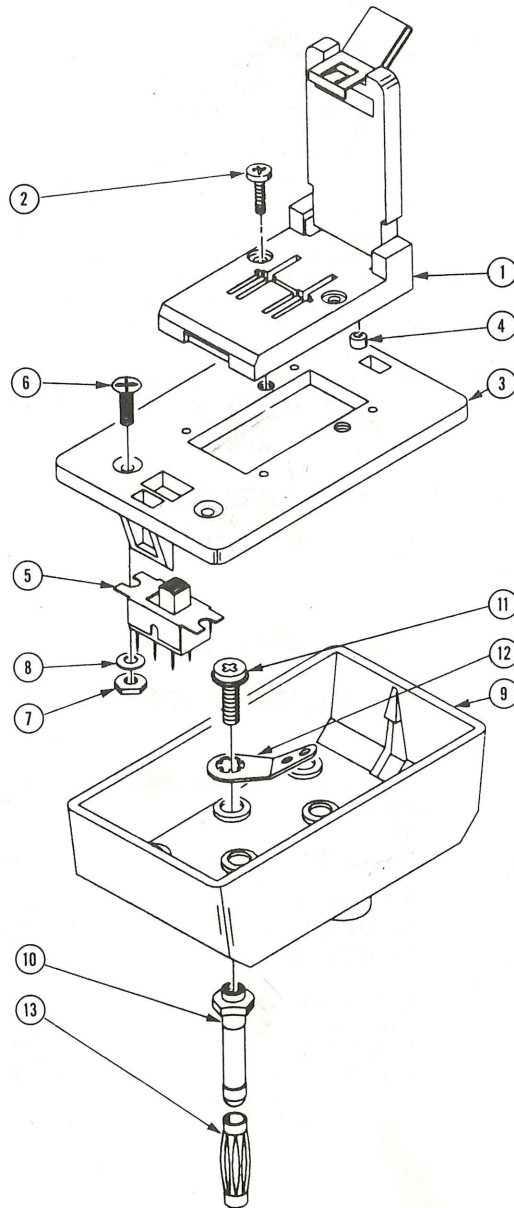

c.1  
FEB  
89

**A1023 for 370, 371, 576 & 577  
SOT23 ADAPTER**

Replaceable Parts - A1023

Fig. & Index No.	Tektronix Part No.	Serial/Assembly No. Effective Dscort	Qty	12345 Name & Description	Mfr. Code	Mfr. Part No.
1-1	136-1064-01		1	SKT, PL-IN ELEK:TRANSISTOR TEST SOCKET,SOT23 /MTG HOLES	80009	136-1064-01
-2	211-0088-00		2	SCREW,MACHINE:2-56 X 0.281,FLH,82 DEG,STL (ATTACHING PARTS)	TK0435	ORDER BY DESCR
-3	200-3186-02		1	COVER,ADAPTER:PLASTIC	80009	200-3186-02
-4	276-0507-00		6	SHLD BEAD,ELEK:FERRITE	02114	56-590-65B/3B
-5	260-1470-00		1	SWITCH,SLIDE:DPDT,0.5A,125VAC (ATTACHING PARTS)	10389	23-021-309
-6	211-0088-00		2	SCREW,MACHINE:2-56 X 0.281,FLH,82 DEG,STL	TK0435	ORDER BY DESCR
-7	210-0405-00		2	NUT,PLAIN,HEX:2-56 X 0.188,BRS CD PL	73743	12157-50
-8	210-1008-00		2	WASHER,FLAT:0.09 ID X 0.188 OD X 0.02,BRS (END ATTACHING PARTS)	12327	ORDER BY DESCR
-9	202-0201-01		1	BOX,TEST ADPTR:2.205 X 1.6 X 0.64	80009	202-0201-01
-10	131-3576-00		3	CONTACT,ELEC:0.25 DIA,BRASS (ATTACHING PARTS)	80009	131-3576-00
-11	211-0292-00		3	SCR,ASSEM WSHR:4-40 X 0.29,PNH,BRS NI PL	78189	51-040445-01
-12	210-0201-00		3	TERMINAL,LUG:0.12 ID,LOCKING,BRZ TIN PL (END ATTACHING PARTS)	86928	A373-157-2
-13	214-3790-00		3	SPRING,CONTACT:0.470 L,CU BE	80009	214-3790-00
				STANDARD ACCESSORIES		
	062-9587-00		1	DATA SHEET:A1023 SOT-23 ADAPTER	80009	062-9587-00