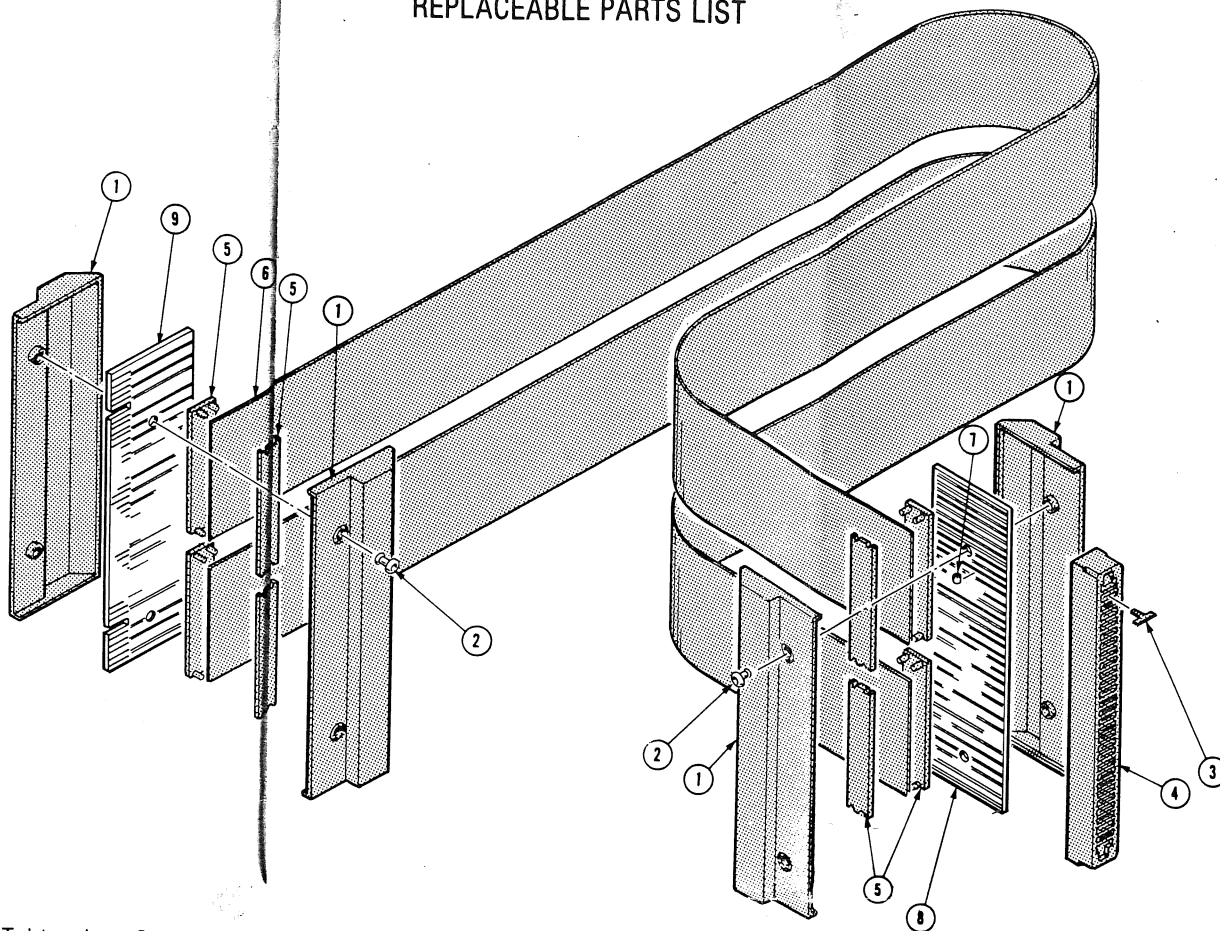

**CALIBRATION FIXTURE**  
Part No. 067-0645-03

The 067-0645-03 Extender is used for calibrating or troubleshooting 5000-series plug-in units operating in a 5000-series mainframe. The extender allows the 5000-series plug-in unit to be operated out of the mainframe compartment, thus providing easy access to components and adjustments.

NO. 062-3515-00  
DATE DEC, 1977 (R)

COPYRIGHT © 1977  
TEKTRONIX INC.  
ALL RIGHTS RESERVED

REPLACEABLE PARTS LIST

Fig. & Index No.	Tektronix Part No.	Serial/Model No. Eff	Dscont	Qty	1	2	3	4	5	Name & Description	Mfr Code	Mfr Part Number
-1	067-0645-03			1						FIXTURE,CAL:FLEX PLUG IN EXTENDER	80009	067-0645-03
	337-1524-03			4						. SHIELD,ELEC:CKT BOARD EXTENDER (ATTACHING PARTS)	80009	337-1524-03
-2	210-0783-00			4						. RIVET,BLIND:0.125 OD X 0.357 L,DOMED HEAD	07707	AD 44 ABS
-3	214-1593-02			1						. KEY,CONN PLZN:	80009	214-1593-02
-4	131-1078-00			1						. CONN,RCPT,ELEC:CKT CARD,28/56 CONTACT	95238	600-1156Y256DF30
-5	131-0817-00			4						. CONNECTOR,RCPT:28/26 CONTACT	76381	3402
-6	175-1084-00			FT						. WIRE,ELECTRICAL:FLAT TYPE,3.667 FT LONG	75037	3365-34CONDUCTOR
-7	276-0507-00			8						. SHIELDING BEAD,:0.6UH	78488	57-0180-7D 500B
-8	388-2422-00			1						. CIRCUIT BOARD:FEMALE EXTENDER	80009	388-2422-00
-9	388-2421-00			1						. CIRCUIT BOARD:MALE EXTENDER	80009	388-2421-00