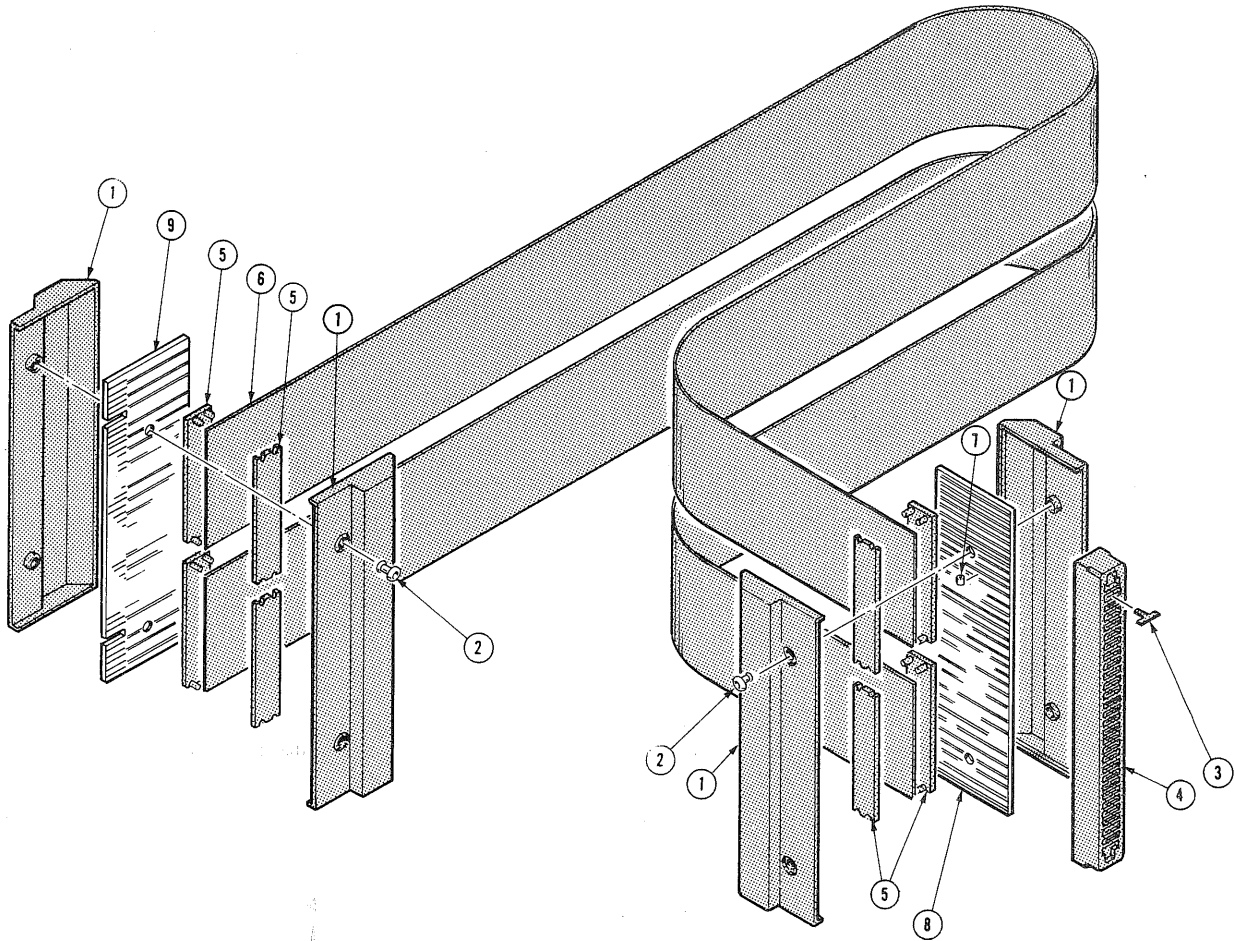

**CALIBRATION FIXTURE**

Part No. 067-0645-03

The 067-0645-03 Extender is used for calibrating or troubleshooting 5000-series plug-in units operating in a 5000-series mainframe. The extender allows the 5000-series plug-in unit to be operated out of the mainframe compartment, thus providing easy access to components and adjustments.

Fig. & Index No.	Tektronix Part No.	Serial/Model No. Eff	Dscont	Qty	1	2	3	4	5	Name & Description	Mfr Code	Mfr Part Number
-1	067-0645-03			1						FIXTURE,CAL:FLEX PLUG IN EXTENDER	80009	067-0645-03
	337-1524-03			4						. SHIELD,ELEC:CKT BOARD EXTENDER (ATTACHING PARTS)	80009	337-1524-03
-2	210-0783-00			4						. RIVET,BLIND:0.125 OD X 0.357 L,DOMED HEAD	07707	AD 44 ABS
-3	214-1593-02			1						. KEY,CONN PLZN:	80009	214-1593-02
-4	131-1078-00			1						. CONN,RCPT,ELEC:CKT CARD,28/56 CONTACT	95238	600-1156Y256DF30
-5	131-0817-00			4						. CONNECTOR,RCPT:28/26 CONTACT	76381	3402
-6	175-1084-00			FT						. WIRE,ELECTRICAL:FLAT TYPE,3.667 FT LONG	75037	3365-34CONDUCTOR
-7	276-0507-00			8						. SHIELDING BEAD,:0.6UH	78488	57-0180-7D 500B
-8	388-2422-00			1						. CIRCUIT BOARD:FEMALE EXTENDER	80009	388-2422-00
-9	388-2421-00			1						. CIRCUIT BOARD:MALE EXTENDER	80009	388-2421-00